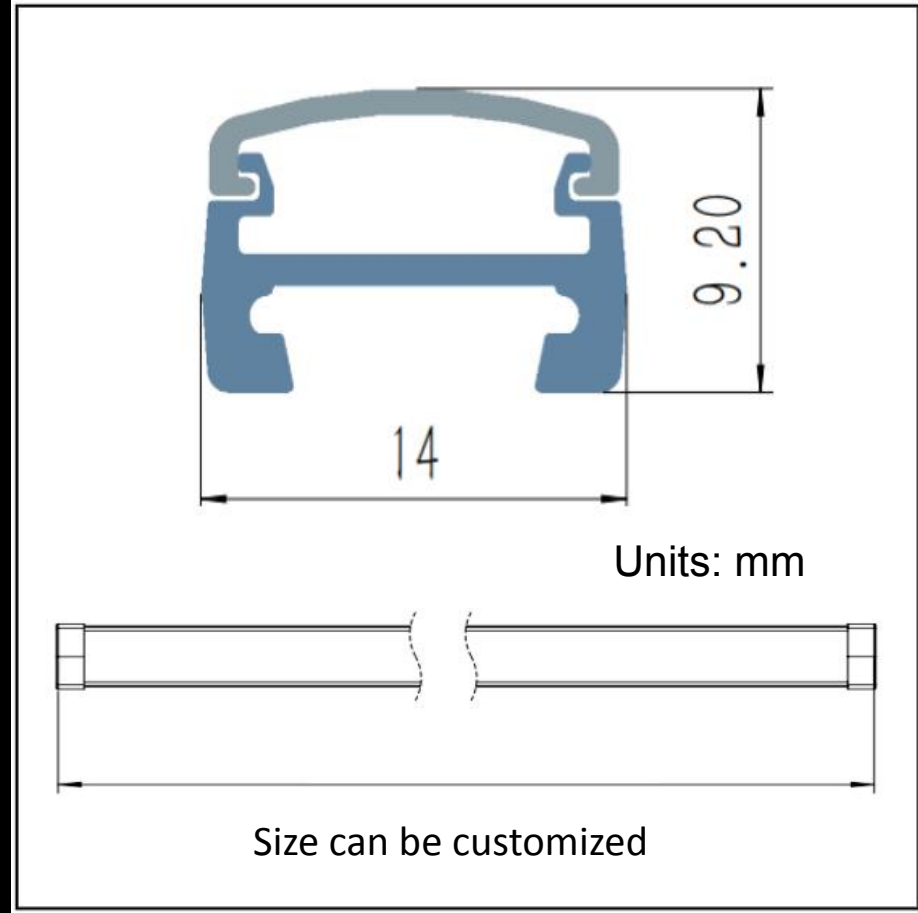

Low Temperature Super Slim Magnetic LED Shelf Lighting

Bespoke Product

- Linear design is simple and beautiful
- Milky white lampshade, the light is even and soft
- Length, connector type, color temperature can be customized
 - Magnetic suction design, easy installation
- High light efficiency, Adopt low temperature scheme, below 37°, more energy saving
- Can be widely used in food, skin care products, cabinets, stores, supermarkets and other shelves

Installation Method

Magnet Length: 20mm

Magnetic blocks on the back allow easy installation of metal display furniture.

The length of the magnet is 20mm.

Euro Plug

UK Plug

US Plug

AUS Plug

Voltage:	DC12V/DC24V
Power:	10W/M
Luminous Efficacy:	100lm/M
Length:	550mm/650mm/850mm/950mm/1050mm/1150mm/1350mm/1450mm
Light Source:	SMD2835
Light Quantity:	60/M 72/M 90/M 120/M
CCT:	3000K/4000K/5000K/6500K
Magnet Quantity:	/
Light Angle:	160°
CRI:	Ra > 80
Connector Type:	XHB JST SM MX 5240 4017 35135
Life Time:	30000H