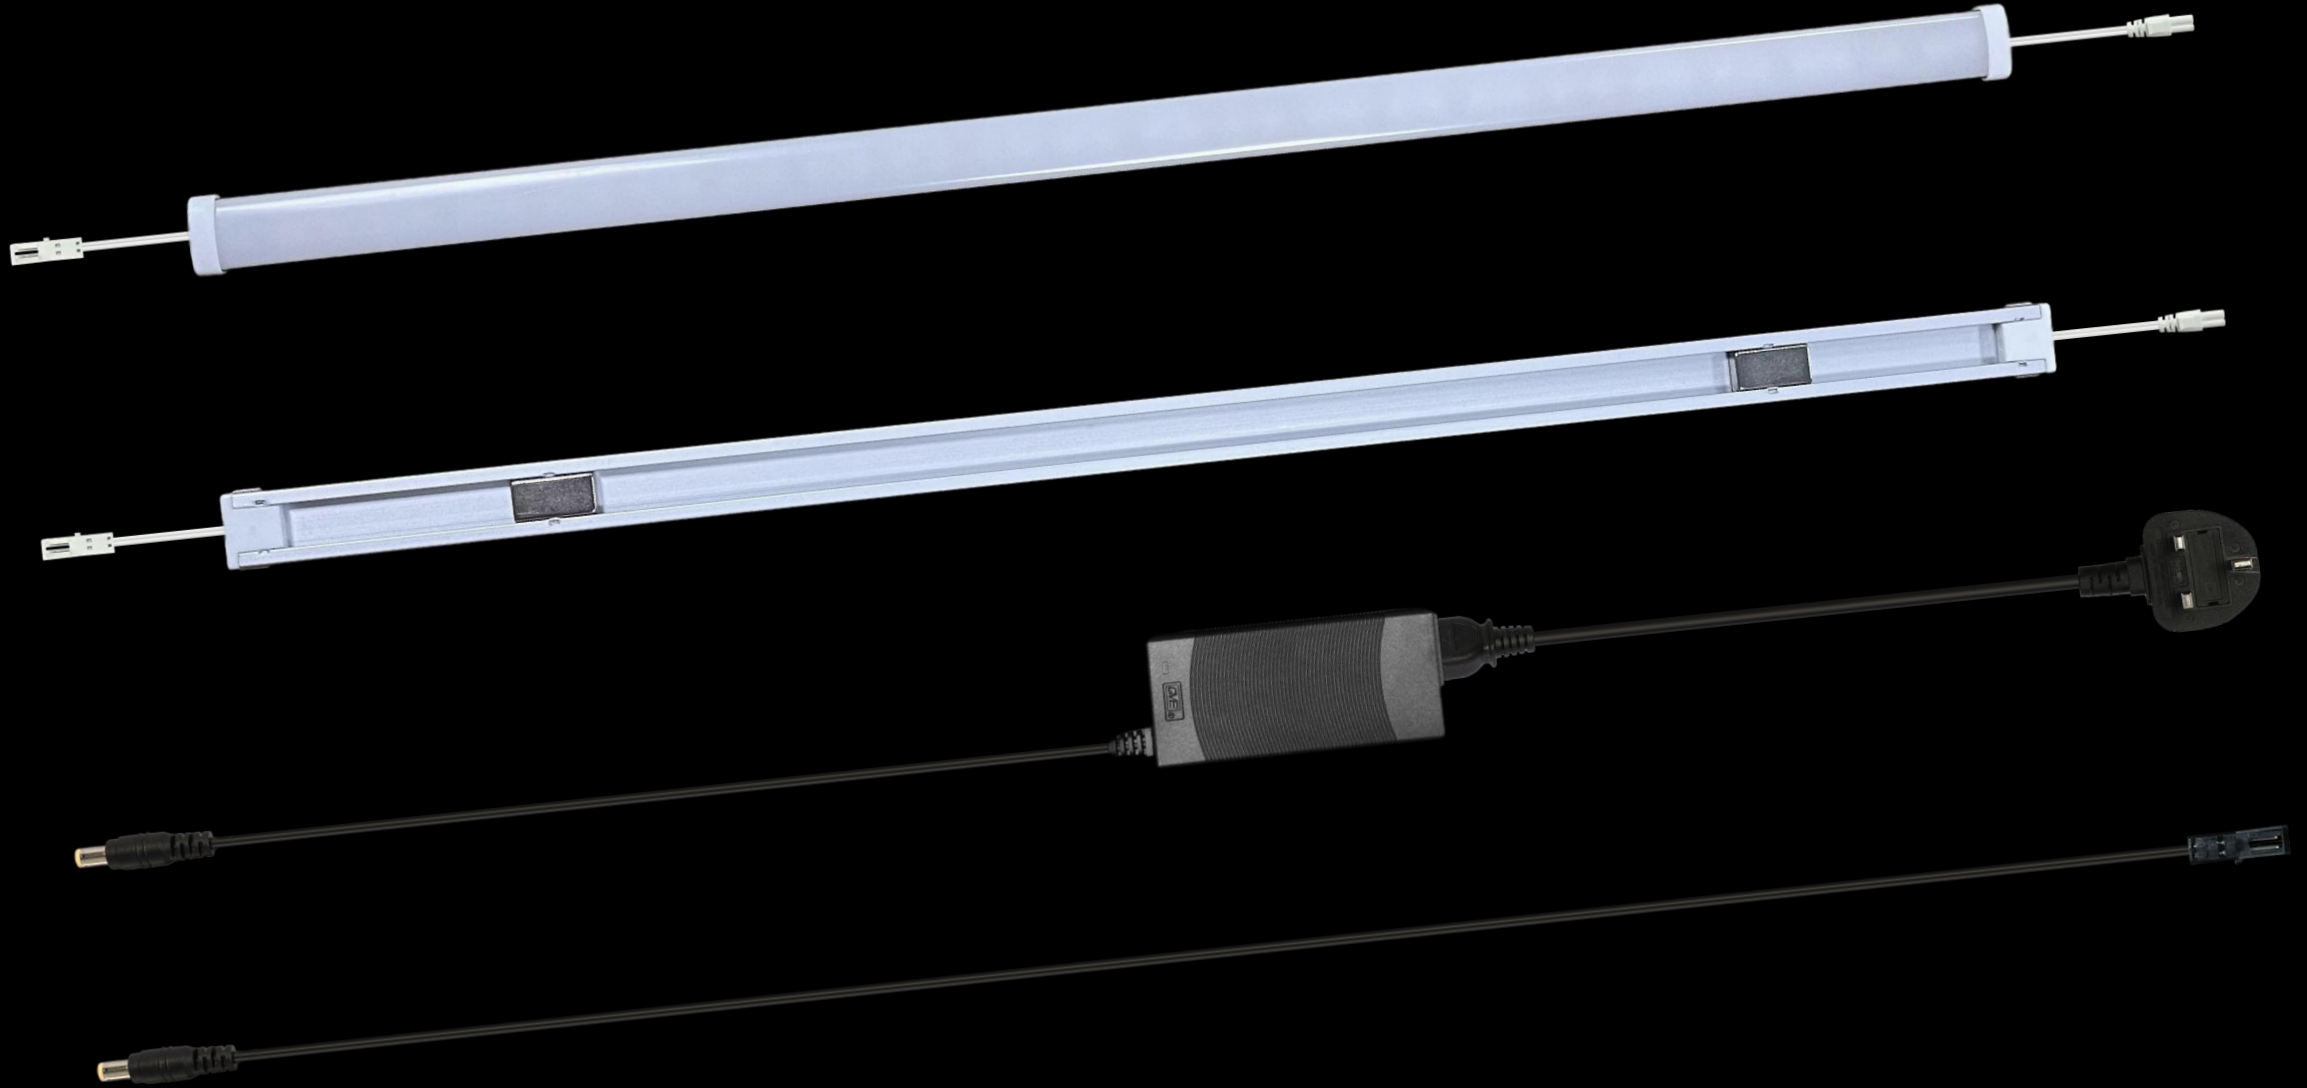

Low Temperature Super Slim Magnetic LED Shelf Lighting

Bespoke Product

- Linear design is simple and beautiful
- Milky white lampshade, the light is even and soft
- Length, connector type, color temperature can be customized
 - Magnetic suction design, easy installation
- High light efficiency, Adopt low temperature scheme, below 37°, more energy saving
- Can be widely used in food, skin care products, cabinets, stores, supermarkets and other shelves

Installation Method

Magnet Length: 20mm

Magnetic blocks on the back allow easy installation of metal display furniture.

The length of the magnet is 20mm.

Euro Plug

UK Plug

US Plug

AUS Plug

**Different Country Plug For Choice
Connecting Cable Length Customized
Daisy Chain 1-2,1-3,1-4 Max 1-6
Power Supply Color Black And White Optional**

SCHEMATIC DIAGRAM OF SHELF TRACK SYSTEM CONNECTION

Bespoke LED Fresh Light

Voltage:	DC12V/DC24V
Power:	10W/M
Luminous Efficacy:	100lm/M
Length:	550mm/650mm/850mm/950mm/1050mm/1150mm/1350mm/1450mm
Light Source:	SMD2835
Light Quantity:	60/M 72/M 90/M 120/M
CCT:	3000K/4000K/5000K/6500K
Magnet Quantity:	/
Light Angle:	160°
CRI:	Ra > 80
Connector Type:	XHB JST SM MX 5240 4017 35135
Life Time:	30000H