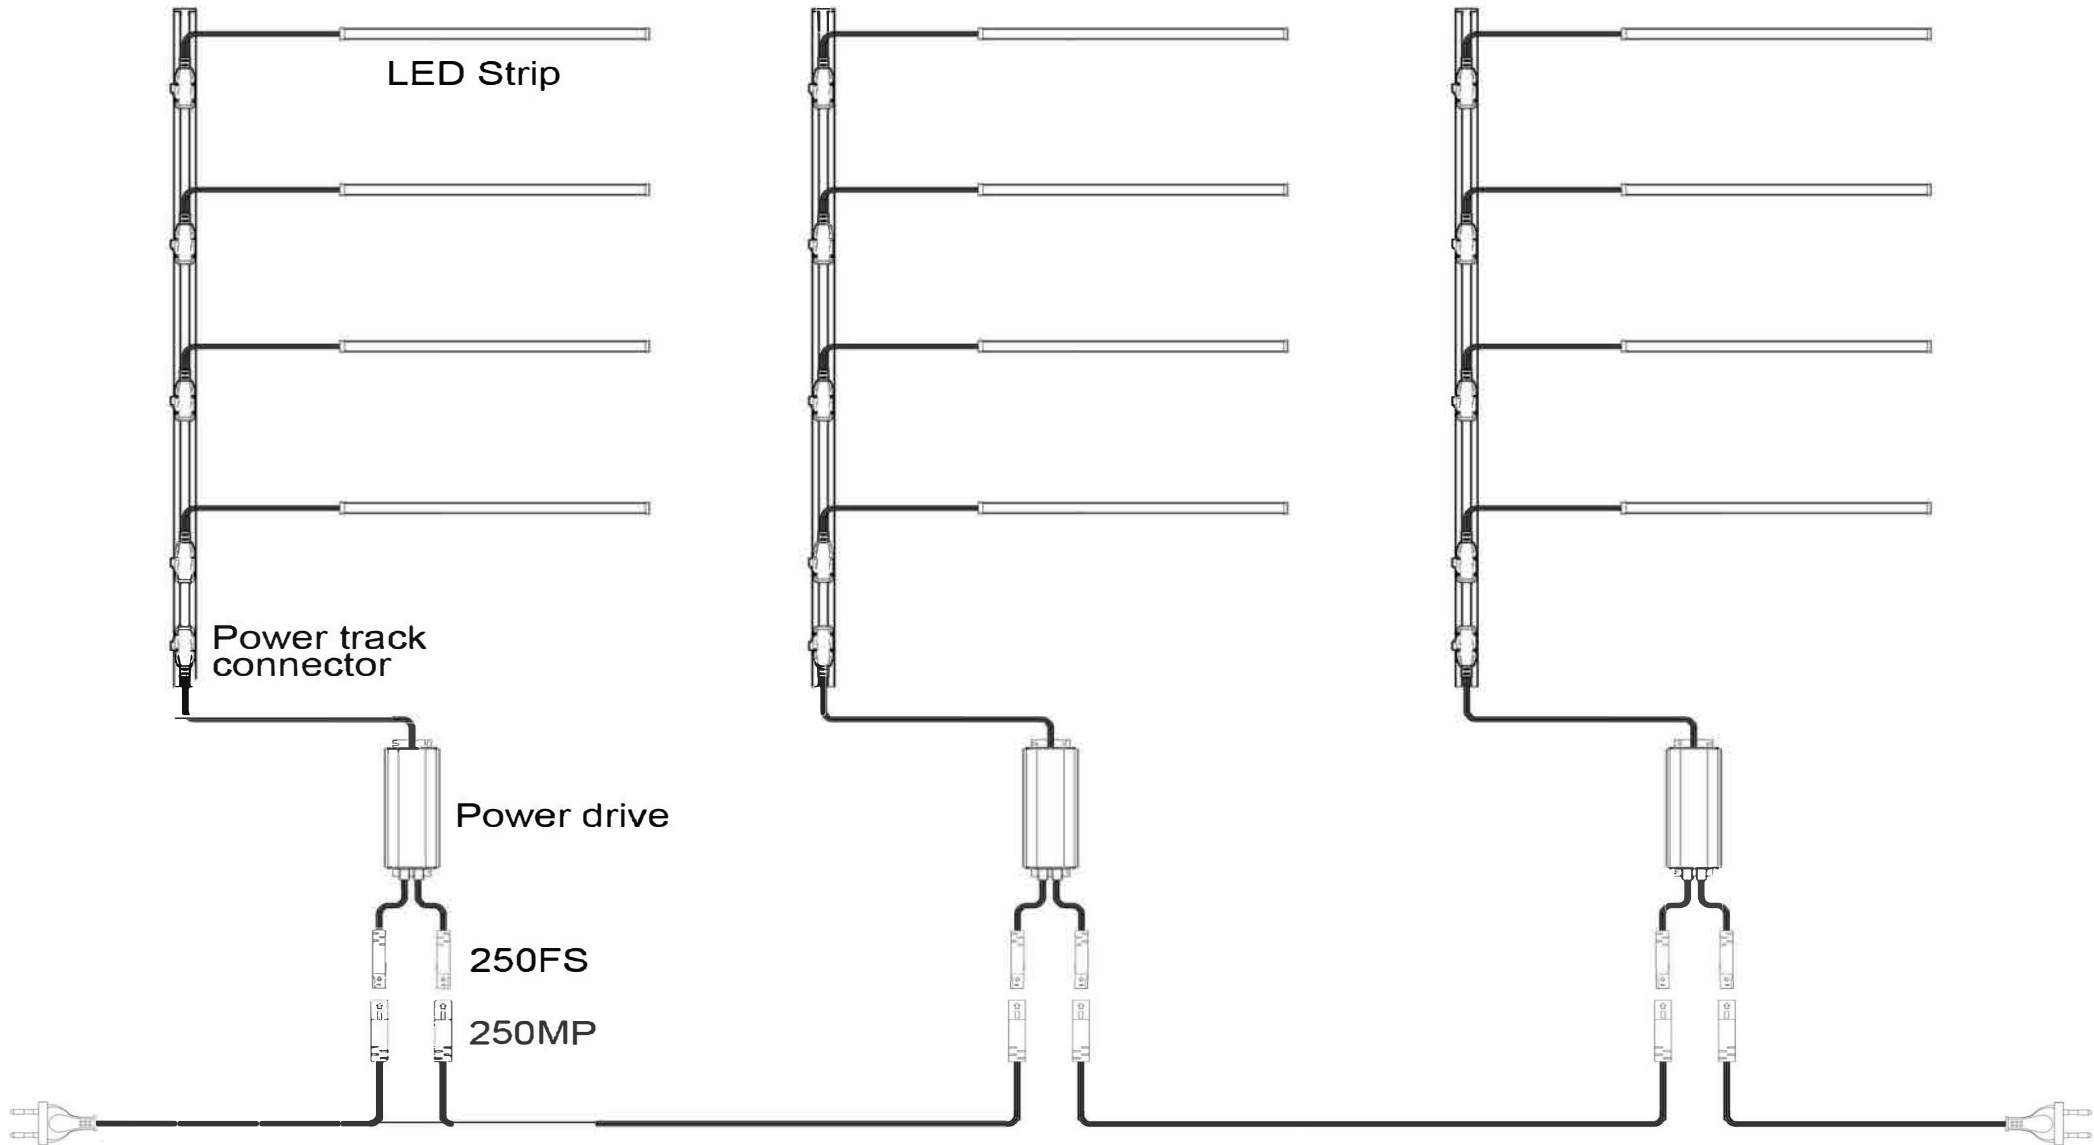

Low Temperature Super Slim Magnetic LED Shelf Lighting

Bespoke Product

- Linear design is simple and beautiful
- Milky white lampshade, the light is even and soft
- Length, connector type, color temperature can be customized
 - Magnetic suction design, easy installation
- High light efficiency, Adopt low temperature scheme, below 37°, more energy saving
- Can be widely used in food, skin care products, cabinets, stores, supermarkets and other shelves

Installation Method

Magnet Length: 20mm

Magnetic blocks on the back allow easy installation of metal display furniture.

The length of the magnet is 20mm.

Euro Plug

UK Plug

US Plug

AUS Plug

**Different Country Plug For Choice
Connecting Cable Length Customized
Daisy Chain 1-2,1-3,1-4 Max 1-6
Power Supply Color Black And White Optional**

SCHEMATIC DIAGRAM OF SHELF TRACK SYSTEM CONNECTION

Bespoke LED Fresh Light

Voltage:	DC12V/DC24V
Power:	10W/M
Luminous Efficacy:	100lm/M
Length:	550mm/650mm/850mm/950mm/1050mm/1150mm/1350mm/1450mm
Light Source:	SMD2835
Light Quantity:	60/M 72/M 90/M 120/M
CCT:	3000K/4000K/5000K/6500K
Magnet Quantity:	/
Light Angle:	160°
CRI:	Ra > 80
Connector Type:	XHB JST SM MX 5240 4017 35135
Life Time:	30000H