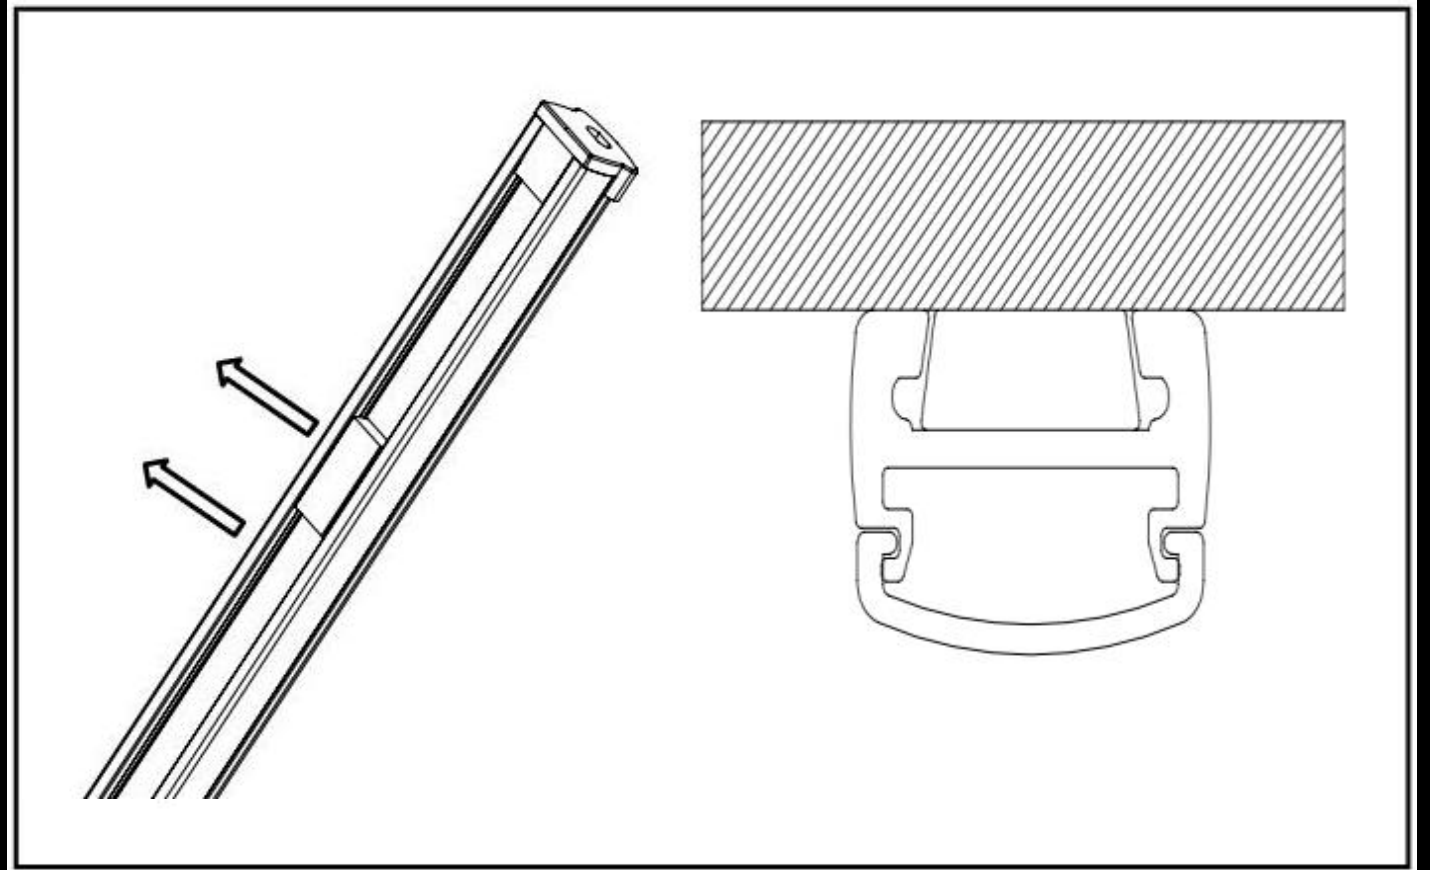

Low Temperature Super Slim Magnetic LED Shelf Lighting

Bespoke Product

- Linear design is simple and beautiful
- Milky white lampshade, the light is even and soft
- Length, connector type, color temperature can be customized
 - Magnetic suction design, easy installation
- High light efficiency, Adopt low temperature scheme, below 37°, more energy saving
- Can be widely used in food, skin care products, cabinets, stores, supermarkets and other shelves

Installation Method

Magnet Length: 20mm

Magnetic blocks on the back allow easy installation of metal display furniture.

The length of the magnet is 20mm.

Euro Plug

UK Plug

US Plug

AUS Plug

**Different Country Plug For Choice
Connecting Cable Length Customized
Daisy Chain 1-2,1-3,1-4 Max 1-6
Power Supply Color Black And White Optional**

SCHEMATIC DIAGRAM OF SHELF TRACK SYSTEM CONNECTION

Bespoke LED Fresh Light

Voltage:	DC12V/DC24V
Power:	10W/M
Luminous Efficacy:	100lm/M
Length:	550mm/650mm/850mm/950mm/1050mm/1150mm/1350mm/1450mm
Light Source:	SMD2835
Light Quantity:	60/M 72/M 90/M 120/M
CCT:	3000K/4000K/5000K/6500K
Magnet Quantity:	/
Light Angle:	160°
CRI:	Ra > 80
Connector Type:	XHB JST SM MX 5240 4017 35135
Life Time:	30000H